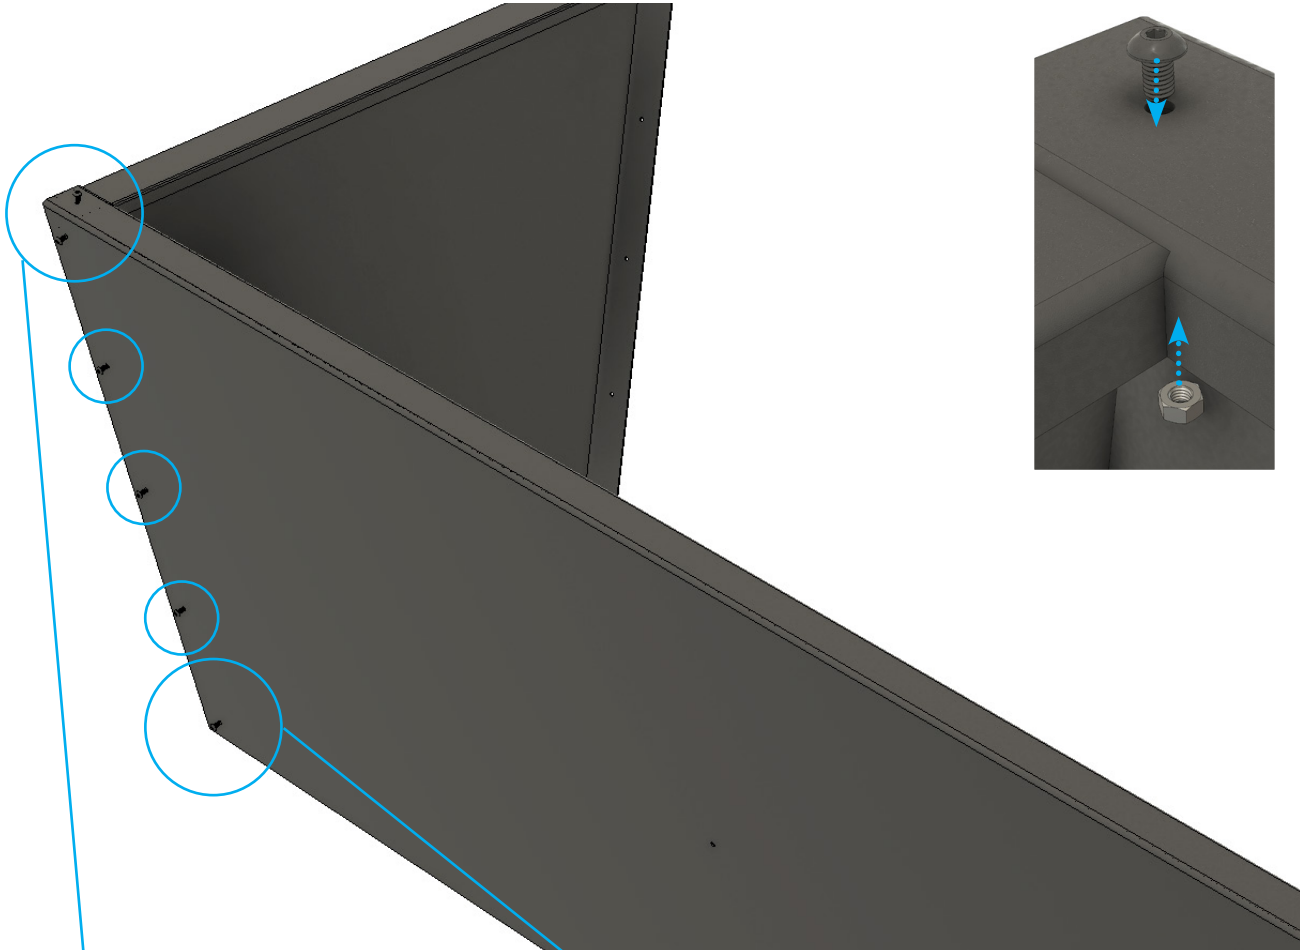

Nástroje: obsaženo v dodávce

Imbus: 3 mm

Klíč: SW 8

Tool: Included in delivery

Hexagon socket: 3 mm

Ring wrench: SW 8

1.

2.

6. 7 x

7. 7 x

3.

6. 7x

7. 7x

4. Valenta 150 = 1 x
Valenta 200 = 2 x

5.

- 6. 150ér = 2 x
200ér = 4 x
- 7. 150ér = 2 x
200ér = 4 x