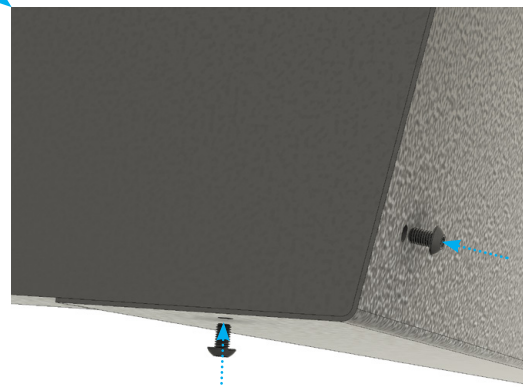

Nástroje: obsaženo v dodávce

Imbus: 3 mm

Klíč: SW 8

Tool: Included in delivery

Hexagon socket: 3 mm

Ring wrench: SW 8

1.

2.

6. 7 x

7. 7 x

3.

6. 7x

7. 7x

4. Valenta 150 = 1 x
Valenta 200 = 2 x

5.

- 6. 150ér = 2 x
200ér = 4 x
- 7. 150ér = 2 x
200ér = 4 x