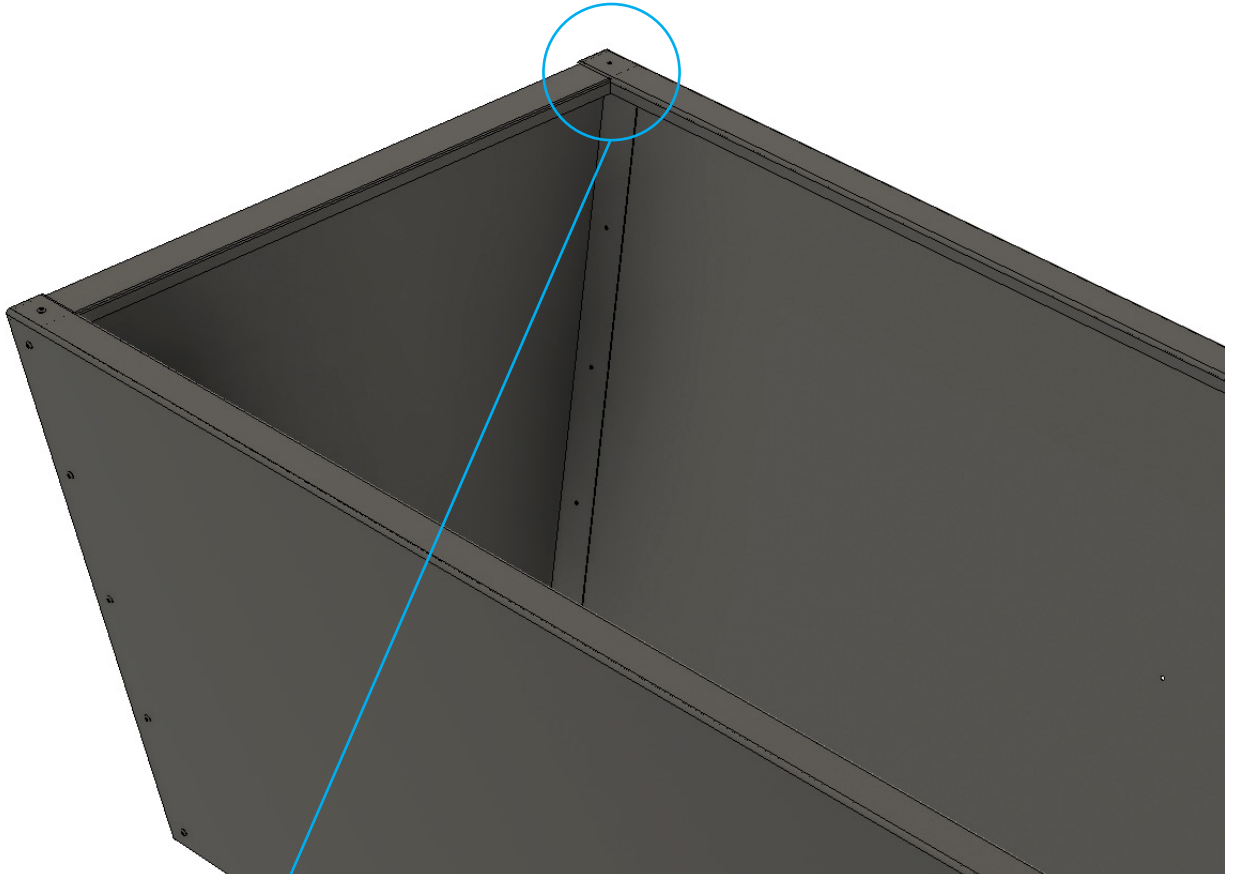

Nástroje: obsaženo v dodávce

Imbus: 3 mm

Klíč: SW 8

Tool: Included in delivery

Hexagon socket: 3 mm

Ring wrench: SW 8

1.

2.

6. 7 x

7. 7 x

3.

6. 7x

7. 7x

4. Valenta 150 = 1 x
Valenta 200 = 2 x

5.

- 6. 150ér = 2 x
200ér = 4 x
- 7. 150ér = 2 x
200ér = 4 x