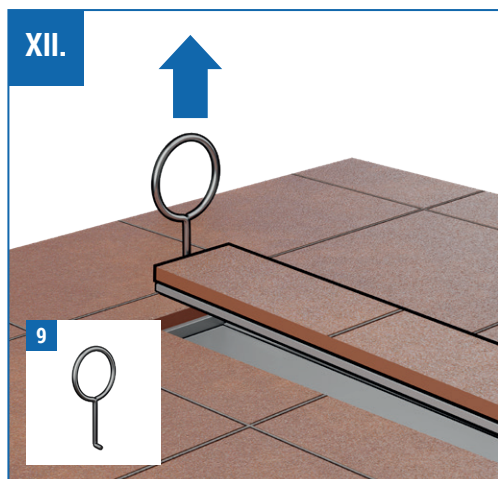

1. **CZ**
1. **1** Podložka žlabu (polystyrén)
  2. **2** Stavitelná podpora (nerez)
  3. **3** Flexibilní lepidlo
  4. **4** Beton
  5. **5** Hydroizolace
  6. **6** Montážní kryt (polystyrén)
  7. **7** Penetrační nátěr
  8. **8** Dlažba
  9. **9** Klíč pro vyjmutí mřížky (nerez)

1. **EN**
1. **1** Body support (polystyrene)
  2. **2** Height adjustable legs (stainless steel)
  3. **3** Flexible adhesive
  4. **4** Concrete
  5. **5** Waterproof insulation membrane
  6. **6** Mounting cover (polystyrene)
  7. **7** Penetration paint
  8. **8** Tiles
  9. **9** Key for grid removal (stainless steel)